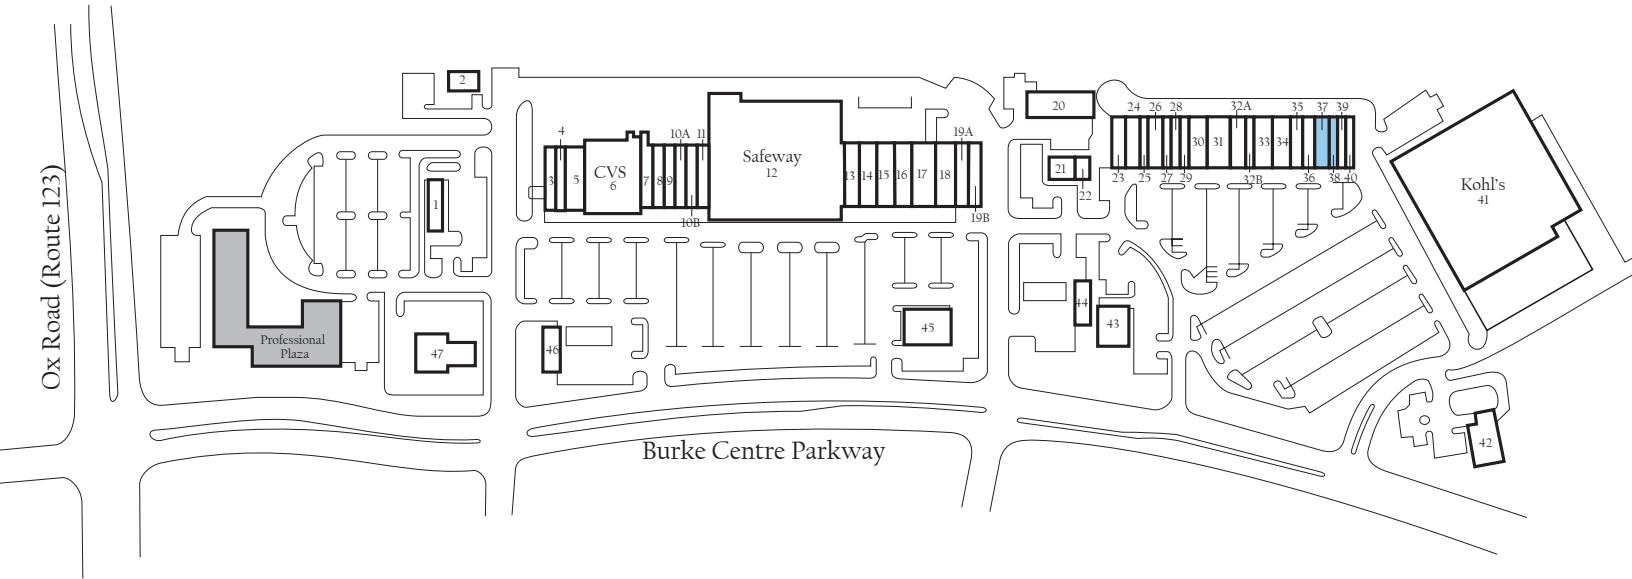

# BURKE CENTRE

FAIRFAX COUNTY

THE JBG COMPANIES®

1	McDonald's	2,500 sf	24	Hops Frog	2,000 sf
2	Taco Bell	2,100 sf	25	Subway	1,200 sf
3	Wachovia Bank	2,500 sf	26	Paisano's	2,000 sf
4	Cold Stone Creamery	1,500 sf	27	The UPS Store	1,200 sf
5	Ann's Boutique	1,666 sf	28	H&R Block	1,200 sf
6	CVS/Pharmacy	11,168 sf	29	Vocelli Pizza	1,200 sf
7	Potomac River Running	2,000 sf	30	Wild Bird Center	2,400 sf
8	Verizon	2,000 sf	31	My Eye Doctor	3,200 sf
9	Chesapeake Bagel	2,000 sf	32A	Dentist	2,000 sf
10A	Luxury Nails	2,000 sf	32B	GNC	1,200 sf
10B	5 Star Hair	2,000 sf	33	Carpet & Floor	2,400 sf
11	Crest Cleaners	2,000 sf	34	Duron Paints	2,400 sf
12	Safeway	41,764 sf	35	Five Star Jewelers	1,600 sf
13	T.J.'s Barbershop	1,200 sf	36	Beau Totale	1,600 sf
14	Music and Arts Center	2,000 sf	37	Available	2,000 sf
15	Radio Shack	2,000 sf	38	Available	1,200 sf
16	Virginia ABC	1,750 sf	39	Vacuum Zone	1,200 sf
17	Parkway Vet	4,000 sf	40	Wireless Jungle	950 sf
18	Panisa	2,450 sf	41	Kohl's	60,000 sf
19A	Massage Envy	2,500 sf	42	Chick-Fil-A Coming Soon	2,600 sf
19B	Chipotle	2,500 sf	43	Five Guys	3,499 sf
20	Midas Muffler Shop	4,950 sf	44	Gas	2,100 sf
21	Starbucks	1,500 sf	45	PNC Bank	4,620 sf
22	Gamestop	1,084 sf	46	Exxon	2,000 sf
23	Signed Lease	2,400 sf	47	Bank of America	4,300 sf