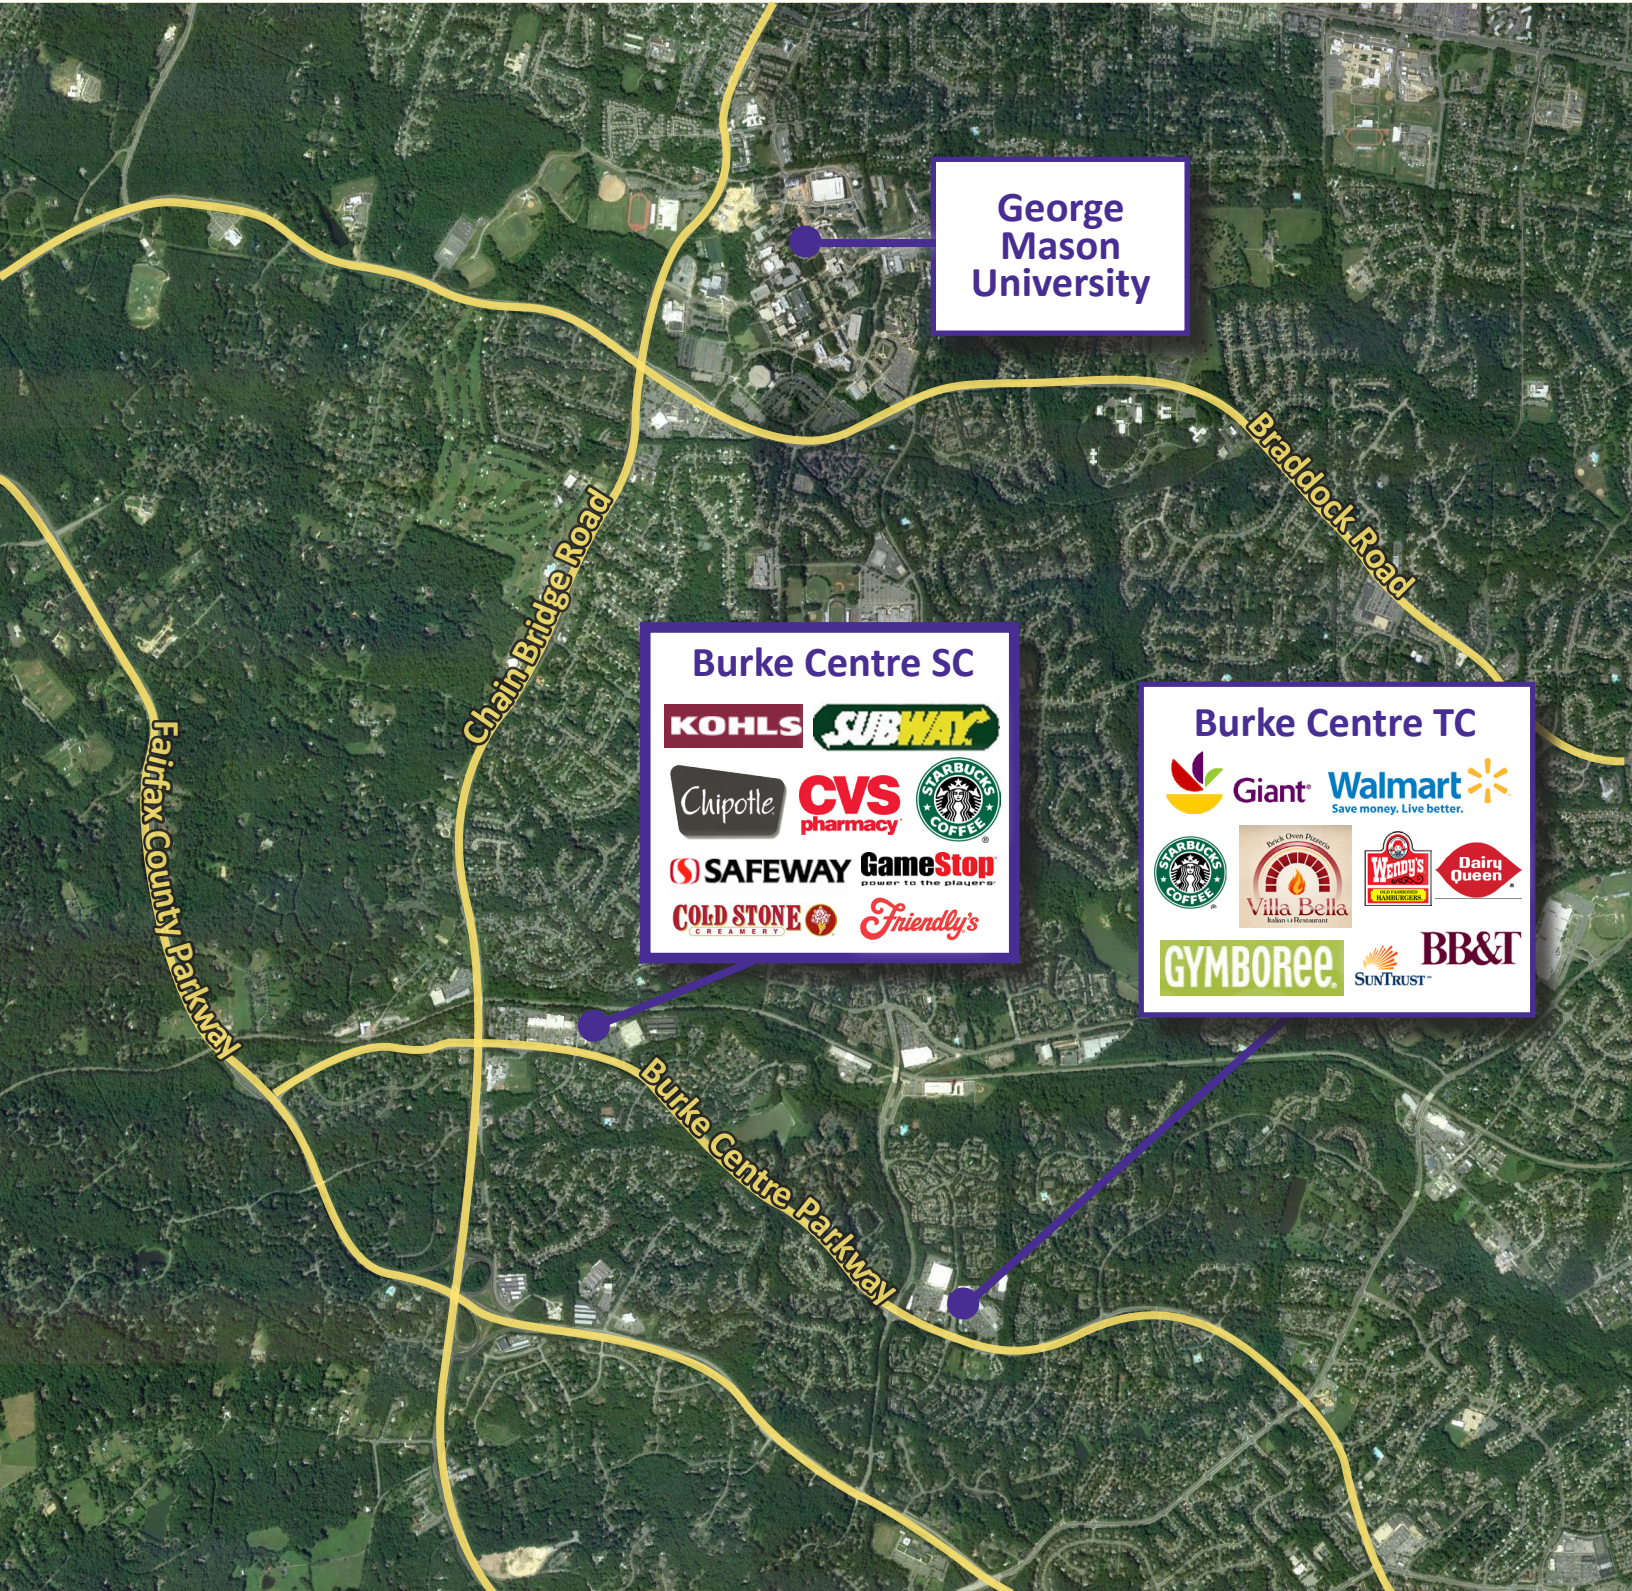

# BURKE CENTRE

FAIRFAX COUNTY

THE JBG COMPANIES®

1	McDonald's	2,500 sf	24	Hops Frog	2,000 sf
2	Taco Bell	2,100 sf	25	Subway	1,200 sf
3	Wachovia Bank	2,500 sf	26	Paisano's	2,000 sf
4	Cold Stone Creamery	1,500 sf	27	The UPS Store	1,200 sf
5	Ann's Boutique	1,666 sf	28	H&R Block	1,200 sf
6	CVS/Pharmacy	11,168 sf	29	Vocelli Pizza	1,200 sf
7	Potomac River Running	2,000 sf	30	Wild Bird Center	2,400 sf
8	Verizon	2,000 sf	31	My Eye Doctor	3,200 sf
9	Chesapeake Bagel	2,000 sf	32A	Dentist	2,000 sf
10A	Luxury Nails	2,000 sf	32B	GNC	1,200 sf
10B	5 Star Hair	2,000 sf	33	Carpet & Floor	2,400 sf
11	Crest Cleaners	2,000 sf	34	Duron Paints	2,400 sf
12	Safeway	41,764 sf	35	Five Star Jewelers	1,600 sf
13	T.J.'s Barbershop	1,200 sf	36	Beau Totale	1,600 sf
14	Music and Arts Center	2,000 sf	37	Available	2,000 sf
15	Radio Shack	2,000 sf	38	Available	1,200 sf
16	Virginia ABC	1,750 sf	39	Vacuum Zone	1,200 sf
17	Parkway Vet	4,000 sf	40	Wireless Jungle	950 sf
18	Panisa	2,450 sf	41	Kohl's	60,000 sf
19A	Massage Envy	2,500 sf	42	Chick-Fil-A Coming Soon	2,600 sf
19B	Chipotle	2,500 sf	43	Five Guys	3,499 sf
20	Midas Muffler Shop	4,950 sf	44	Gas	2,100 sf
21	Starbucks	1,500 sf	45	PNC Bank	4,620 sf
22	Gamestop	1,084 sf	46	Exxon	2,000 sf
23	Signed Lease	2,400 sf	47	Bank of America	4,300 sf

## AERIAL VIEW

George Mason University

**Burke Centre SC**

KOHL'S SUBWAY

Chipotle CVS pharmacy STARBUCKS COFFEE

SAFEWAY GameStop power to the players™

COLD STONE CREAMERY Friendly's

**Burke Centre TC**